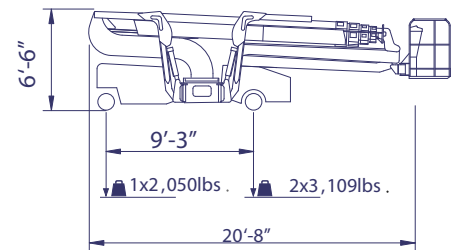

Reach New Heights

Reach-Master FS-95

The Ultimate Atrium Lift

- 95 Foot Working Height
- Passes Through a 32 Inch Wide Door
- 20 Foot Double Jib
- Unprecedented 46 Foot Outreach
- Multi-Positioning Outriggers for Flexible Set-Up

HOW WE MEASURE UP

REACH-MASTER 95 SPECIFICATIONS

Working Height:	95'
Max Outreach:	46'
Height (Transport Mode):	6' - 6"
Length	20' - 8"
Width	2' - 7"
Max pressure, Tires:	116 psi
Max Pressure, Footplate	34 psi
Weight (with standard equipment):	8,250 lbs

Outrigger Layout (Optimized)

Basket load = 220lb

Outrigger Layout (Standard)

Basket load = 440lb

All measurements are intended as a guide and optional equipment/upgrades may alter measurements. We reserve the right to change prices and specifications without prior notice.