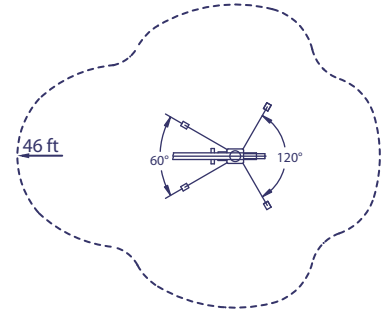

HOW WE MEASURE UP

REACH-MASTER 95 SPECIFICATIONS

Working Height:	95'
Max Outreach:	46'
Height (Transport Mode):	6' - 6"
Length	20' - 8"
Width	2' - 7"
Max pressure, Tires:	116 psi
Max Pressure, Footplate	34 psi
Weight (with standard equipment):	8,250 lbs

Outrigger Layout (Optimized)

Basket load = 220lb