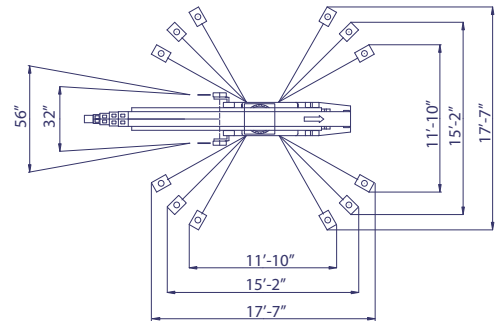

Reach New Heights

Reach-Master FS-95

The Ultimate Atrium Lift

- 95 Foot Working Height
- Passes Through a 32 Inch Wide Door
- 20 Foot Double Jib
- Unprecedented 46 Foot Outreach
- Multi-Positioning Outriggers for Flexible Set-Up

HOW WE MEASURE UP

REACH-MASTER 95 SPECIFICATIONS

Working Height:	95'
Max Outreach:	46'
Height (Transport Mode):	6' - 6"
Length	20' - 8"
Width	2' - 7"
Max pressure, Tires:	116 psi
Max Pressure, Footplate	34 psi
Weight (with standard equipment):	8,250 lbs

Outrigger Layout (Optimized)

Basket load = 220lb

Outrigger Layout (Standard)

Basket load = 440lb

All measurements are intended as a guide and optional equipment/upgrades may alter measurements. We reserve the right to change prices and specifications without prior notice.