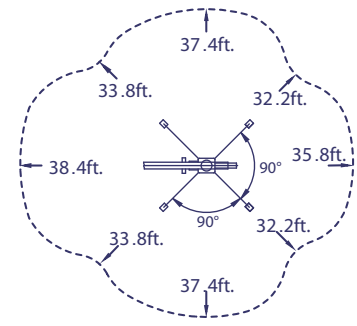

Reach New Heights

Reach-Master FS-95

The Ultimate Atrium Lift

- 95 Foot Working Height
- Passes Through a 32 Inch Wide Door
- 20 Foot Double Jib
- Unprecedented 46 Foot Outreach
- Multi-Positioning Outriggers for Flexible Set-Up

HOW WE MEASURE UP

REACH-MASTER 95 SPECIFICATIONS

Working Height:	95'
Max Outreach:	46'
Height (Transport Mode):	6' - 6"
Length	20' - 8"
Width	2' - 7"
Max pressure, Tires:	116 psi
Max Pressure, Footplate	34 psi
Weight (with standard equipment):	8,250 lbs

Outrigger Layout (Optimized)

Basket load = 220lb

Outrigger Layout (Standard)

Basket load = 440lb

All measurements are intended as a guide and optional equipment/upgrades may alter measurements. We reserve the right to change prices and specifications without prior notice.