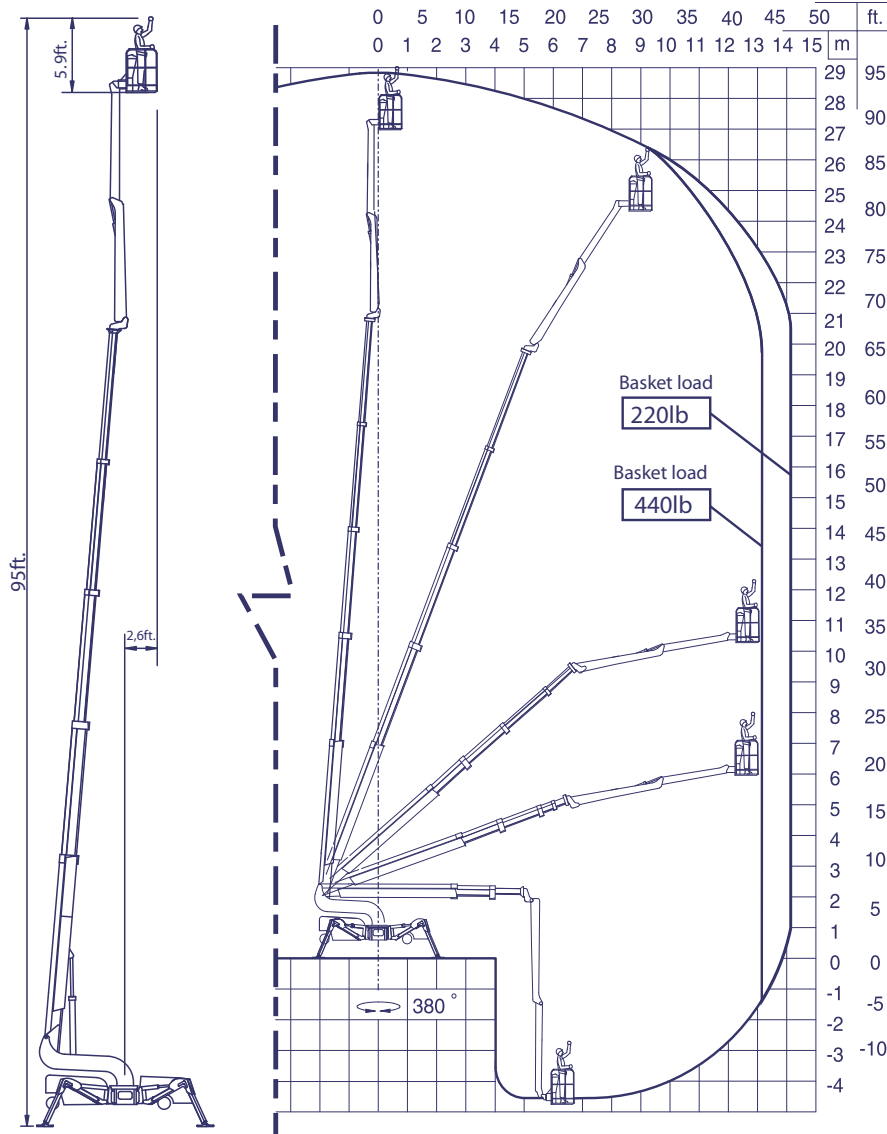

Reach New Heights

Reach-Master FS-95

The Ultimate Atrium Lift

- 95 Foot Working Height
- Passes Through a 32 Inch Wide Door
- 20 Foot Double Jib
- Unprecedented 46 Foot Outreach
- Multi-Positioning Outriggers for Flexible Set-Up

HOW WE MEASURE UP

REACH-MASTER 95 SPECIFICATIONS

Working Height:	95'
Max Outreach:	46'
Height (Transport Mode):	6' - 6"
Length	20' - 8"
Width	2' - 7"
Max pressure, Tires:	116 psi
Max Pressure, Footplate	34 psi
Weight (with standard equipment):	8,250 lbs

Outrigger Layout (Optimized)

Basket load = 220lb

Outrigger Layout (Standard)

Basket load = 440lb

All measurements are intended as a guide and optional equipment/upgrades may alter measurements. We reserve the right to change prices and specifications without prior notice.