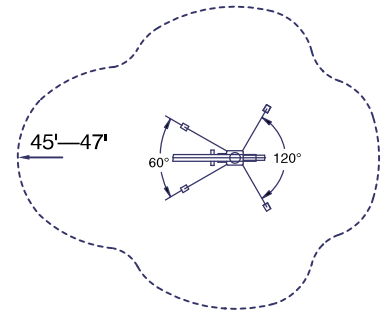

Reach New Heights

Reach-Master FS-105

The Ultimate Atrium Lift

- 105 Foot Working Height
- Passes Through a 32 Inch Wide Door
- 20 Foot Double Jib
- Unprecedented 45 Foot Outreach
- Multi-Positioning Outriggers for Flexible Set-Up

HOW WE MEASURE UP

REACH-MASTER FS-105 SPECIFICATIONS

Weight:	9127 pounds
Height (Transport Mode):	6'-6"
Length/Width (Min.-Max.):	23'-7" / 32" to 56"
Maximum Outreach (Varies, see outrigger layout):	45-47 feet
Maximum ground pressure under 1 wheel:	114 psi
Maximum ground pressure under 1 outrigger plate:	41.2 psi

Outrigger Layout (Optimized)

Basket load = 220lb

Outrigger Layout (Standard)

Basket load = 440lb

Custom Aerial Booms
and Atrium Lifts
available up to 180 foot
reach. Access
solutions and consulting
services available
worldwide.