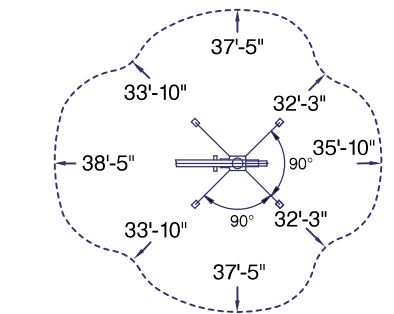

Reach New Heights

Reach-Master FS-105

The Ultimate Atrium Lift

- 105 Foot Working Height
- Passes Through a 32 Inch Wide Door
- 20 Foot Double Jib
- Unprecedented 45 Foot Outreach
- Multi-Positioning Outriggers for Flexible Set-Up

HOW WE MEASURE UP

REACH-MASTER FS-105 SPECIFICATIONS

Weight:	9127 pounds
Height (Transport Mode):	6'-6"
Length/Width (Min.-Max.):	23'-7" / 32" to 56"
Maximum Outreach (Varies, see outrigger layout):	45-47 feet
Maximum ground pressure under 1 wheel:	114 psi
Maximum ground pressure under 1 outrigger plate:	41.2 psi

Outrigger Layout (Optimized)

Basket load = 220lb

Outrigger Layout (Standard)

Basket load = 440lb

Custom Aerial Booms
and Atrium Lifts
available up to 180 foot
reach. Access
solutions and consulting
services available
worldwide.