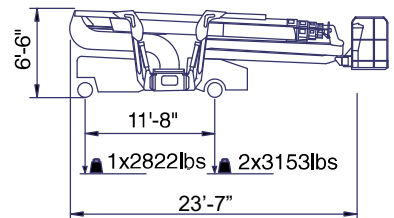

Reach New Heights

Reach-Master FS-105

The Ultimate Atrium Lift

- 105 Foot Working Height
- Passes Through a 32 Inch Wide Door
- 20 Foot Double Jib
- Unprecedented 45 Foot Outreach
- Multi-Positioning Outriggers for Flexible Set-Up

HOW WE MEASURE UP

REACH-MASTER FS-105 SPECIFICATIONS

Weight:	9127 pounds
Height (Transport Mode):	6'-6"
Length/Width (Min.-Max.):	23'-7" / 32" to 56"
Maximum Outreach (Varies, see outrigger layout):	45-47 feet
Maximum ground pressure under 1 wheel:	114 psi
Maximum ground pressure under 1 outrigger plate:	41.2 psi

Outrigger Layout (Optimized)

Basket load = 220lb

Outrigger Layout (Standard)

Basket load = 440lb

Custom Aerial Booms
and Atrium Lifts
available up to 180 foot
reach. Access
solutions and consulting
services available
worldwide.