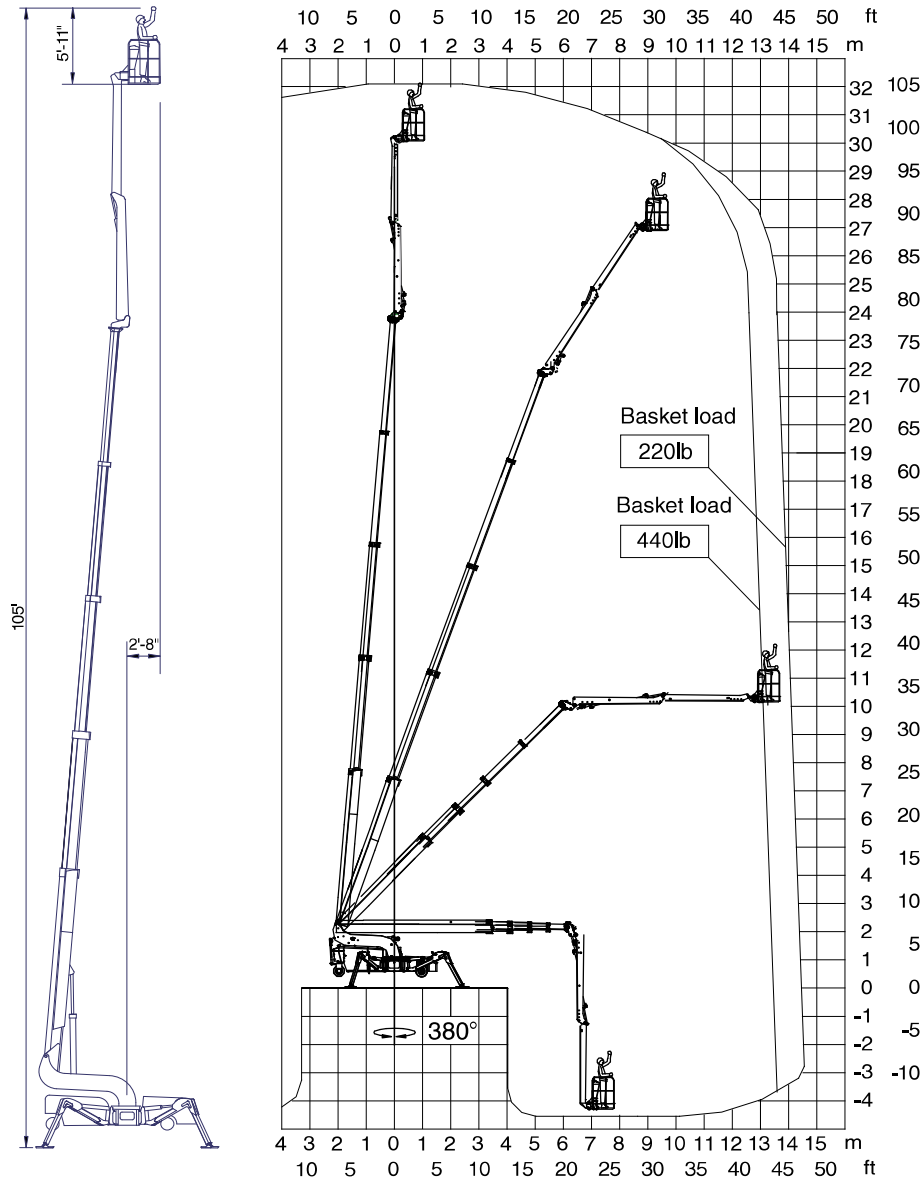

Reach New Heights

Reach-Master FS-105

The Ultimate Atrium Lift

- 105 Foot Working Height
- Passes Through a 32 Inch Wide Door
- 20 Foot Double Jib
- Unprecedented 45 Foot Outreach
- Multi-Positioning Outriggers for Flexible Set-Up

HOW WE MEASURE UP

REACH-MASTER FS-105 SPECIFICATIONS

Weight:	9127 pounds
Height (Transport Mode):	6'-6"
Length/Width (Min.-Max.):	23'-7" / 32" to 56"
Maximum Outreach (Varies, see outrigger layout):	45-47 feet
Maximum ground pressure under 1 wheel:	114 psi
Maximum ground pressure under 1 outrigger plate:	41.2 psi

Outrigger Layout (Optimized)

Basket load = 220lb

Outrigger Layout (Standard)

Basket load = 440lb

Custom Aerial Booms
and Atrium Lifts
available up to 180 foot
reach. Access
solutions and consulting
services available
worldwide.