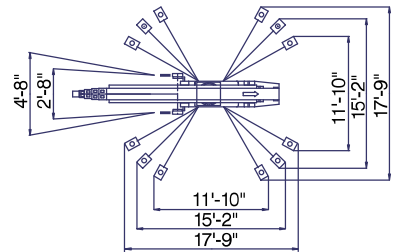

Reach New Heights

Reach-Master FS-105

The Ultimate Atrium Lift

- 105 Foot Working Height
- Passes Through a 32 Inch Wide Door
- 20 Foot Double Jib
- Unprecedented 45 Foot Outreach
- Multi-Positioning Outriggers for Flexible Set-Up

HOW WE MEASURE UP

REACH-MASTER FS-105 SPECIFICATIONS

Weight:	9127 pounds
Height (Transport Mode):	6'-6"
Length/Width (Min.-Max.):	23'-7" / 32" to 56"
Maximum Outreach (Varies, see outrigger layout):	45-47 feet
Maximum ground pressure under 1 wheel:	114 psi
Maximum ground pressure under 1 outrigger plate:	41.2 psi

Outrigger Layout (Optimized)

Basket load = 220lb

Outrigger Layout (Standard)

Basket load = 440lb

Custom Aerial Booms
and Atrium Lifts
available up to 180 foot
reach. Access
solutions and consulting
services available
worldwide.